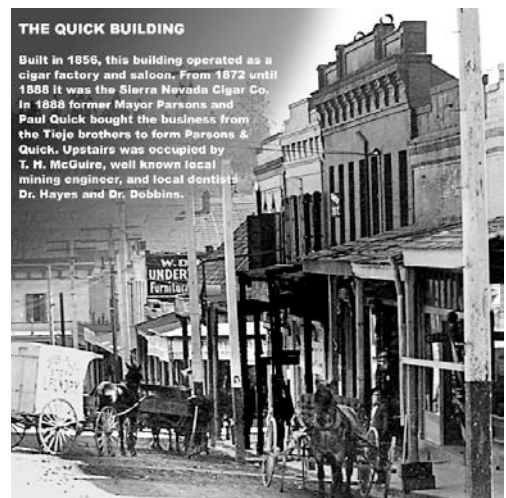

Gary Upton
Cindy Zuelsdorf

tel 530.470.0330

cindy@lightpointdesign.com

www.lightpointdesign.com

PO Box 2374 Nevada City CA 95959